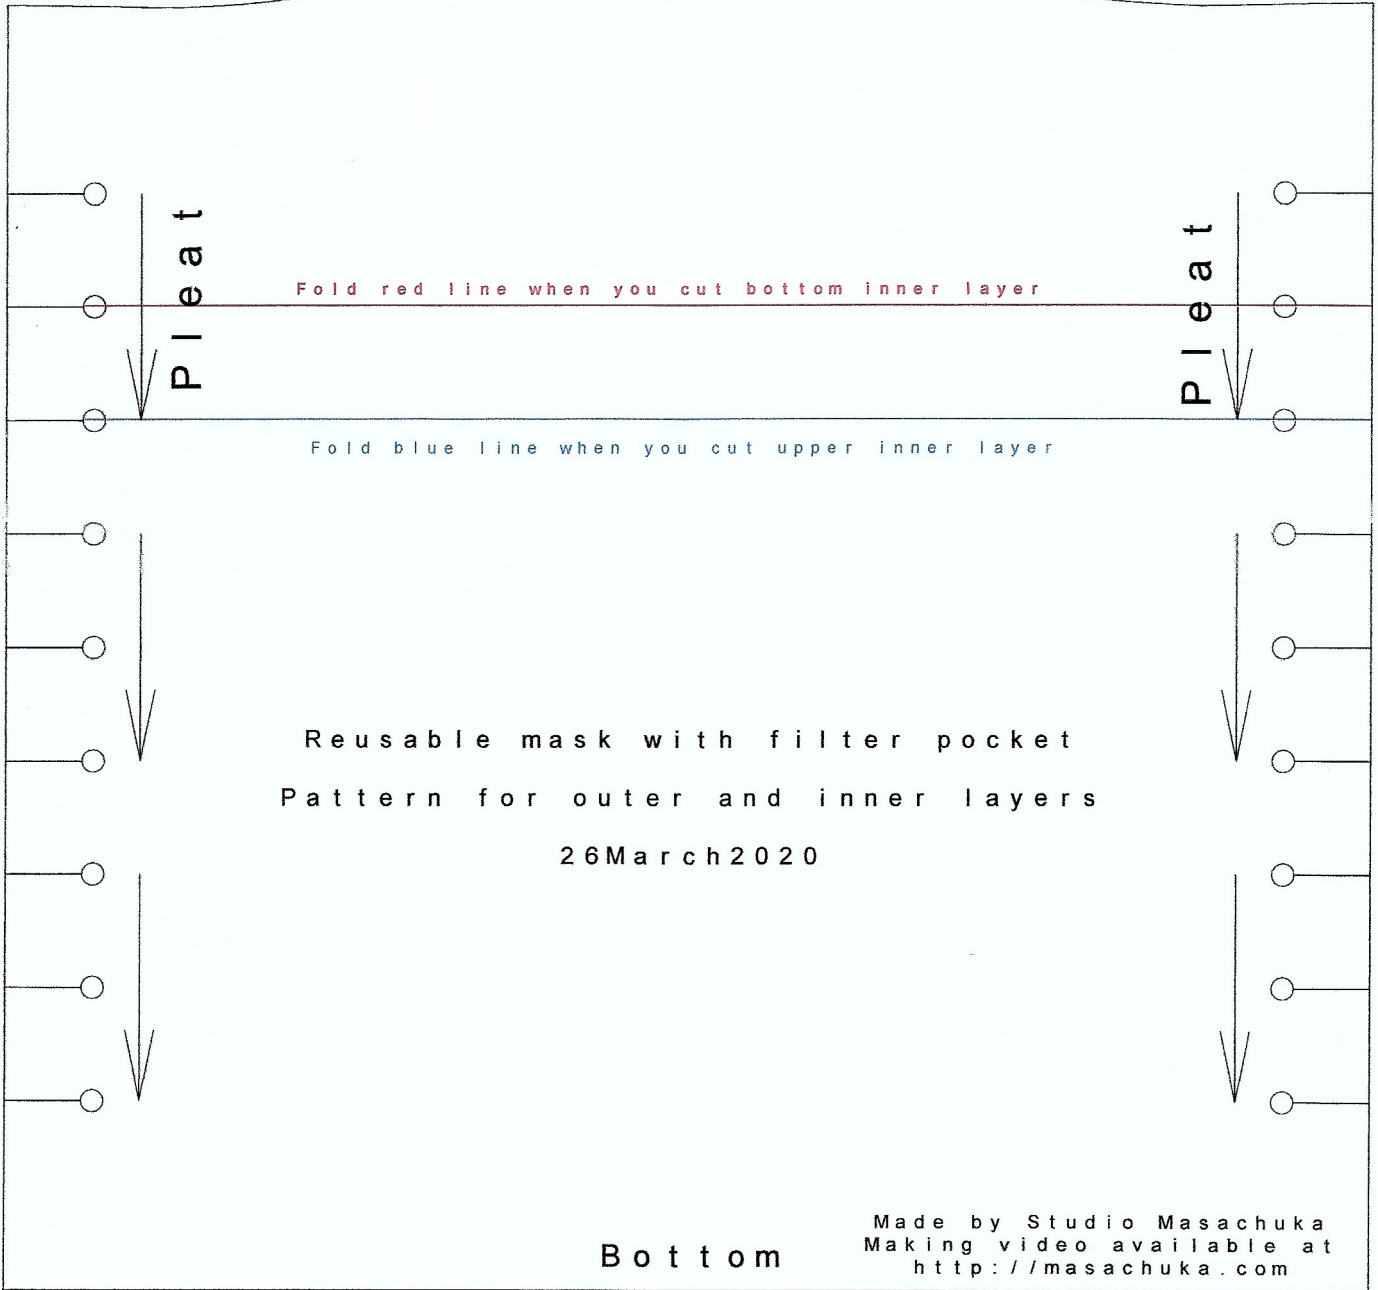

Top

Fold red line when you cut bottom inner layer

Fold blue line when you cut upper inner layer

Reusable mask with filter pocket
Pattern for outer and inner layers

26March2020

Bottom

Made by Studio Masachuka
Making video available at
<http://masachuka.com>